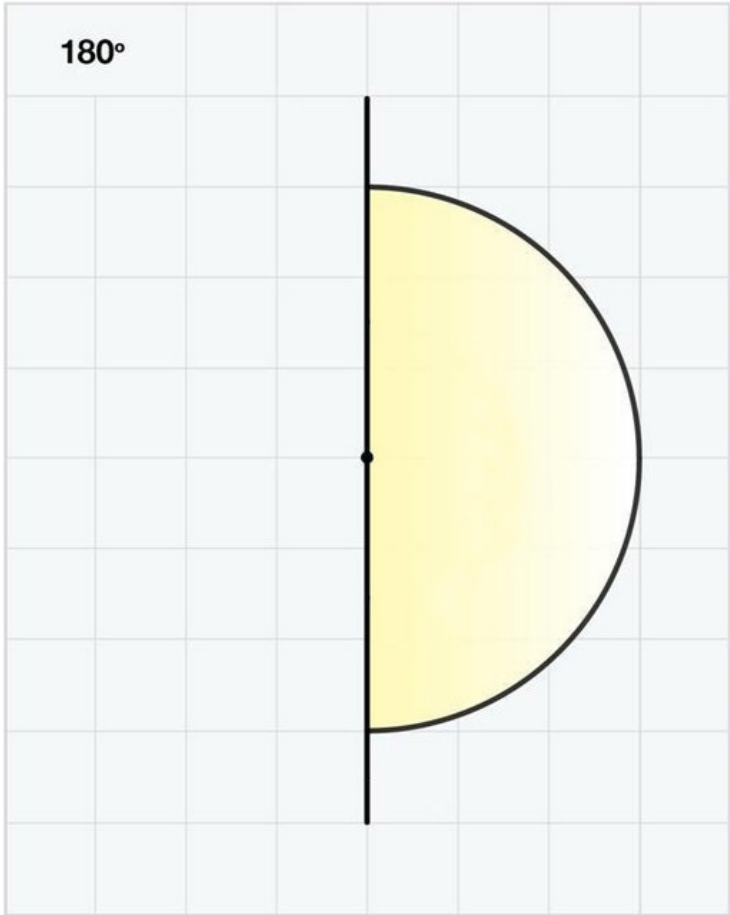

# Product Dimensions

37mm diameter x 36mm

# Light Output

4.7lm Wide Angle Beam (approx. 180°)

Peak luminous intensity at 30cm 13.4lux

Version: SL057 Issue 1 DF302

Wolf Safety Lamp Company, Saxon Road Works, Sheffield, S8 0YA, UK  
T: +44 (0) 114 255 1051 F: +44 (0) 114 255 7988  
E: info@wolf-safety.co.uk www.wolf-safety.co.uk