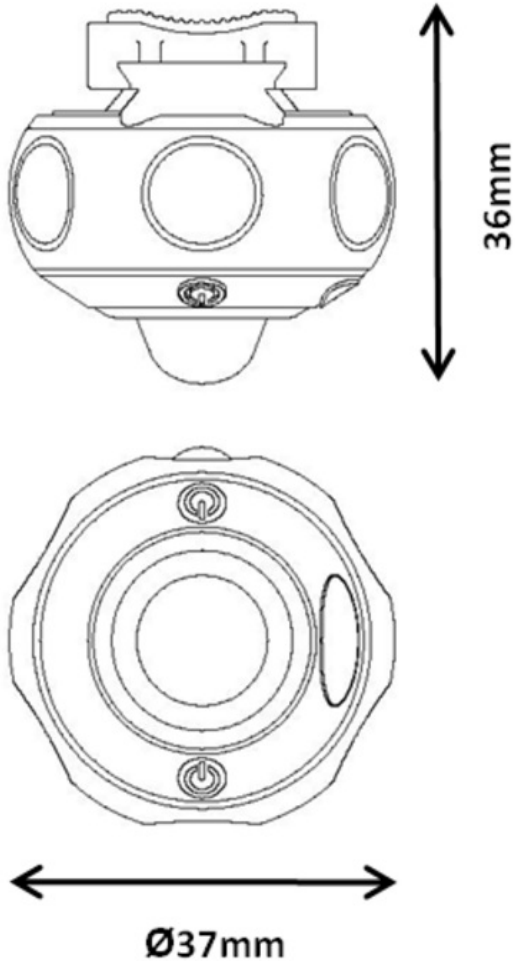

# Technical Specification

Product Reference	ML-15W	ML-15A	ML-15R	
Product Description	White	Amber	Red	
Code (Industrial)	II 2 GD Ex ib IIC T4 Gb (Tamb -40°C to +55°C) IP67 Ex ib IIIB T200°C Db			
Type of Protection	'ib' intrinsic safety			
Area of Classification (Gas)	Zones 1 and 2 Gas Groups IIA, IIB & IIC			
Temp. Classification (Gas)	T4			
Ambient Temperature	-40°C - +55°C			
Area of Classification (Dust)	Zones 21 and 22 Dust Groups IIIA & IIIB			
Max Surface Temperature (Dust)	T200°C			
Certification	ATEX - Baseefa14ATEX0203 IECEX - IECEX BAS 14.0095			
Enclosure	Polycarbonate and Thermoplastic Elastomer			
Lens	Polycarbonate			
Beam Type	Wide Angle (180°)			
Light	High Output LED			
Light Source	Type	LED White	LED Amber	LED Red
	Output	4.7 lumens		
	Life	25,000 hrs		
Power Source	Type	CR2032 Lithium Button Cells with a minimum separation of 0.9mm between central negative (-) pad and outer edge of cell		
	Volts	2 x 3V		
Light Duration	65 hrs (flashing) & 25 hrs (static)			
Ingress Protection	IP67			
Weight (incl. cells)	23 grams			

# Product Dimensions

37mm diameter x 36mm